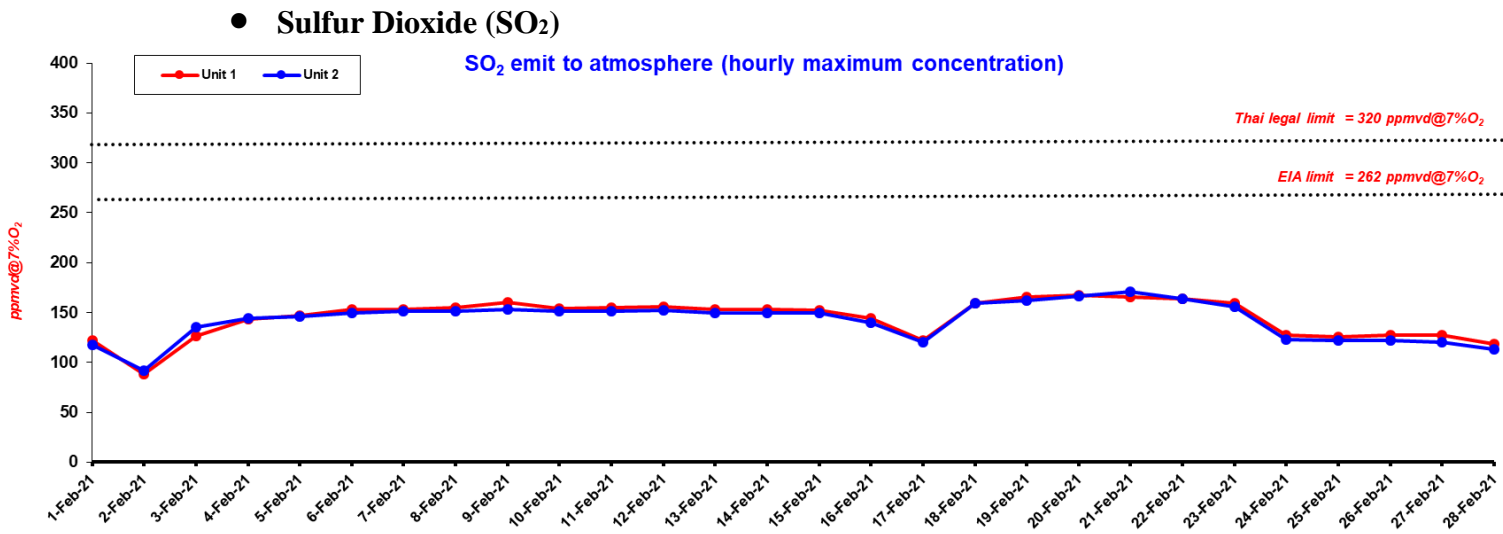

Stack Emission

● Total Suspended particulate (TSP)

Particulate of flue gas emit to atmosphere (hourly maximum)