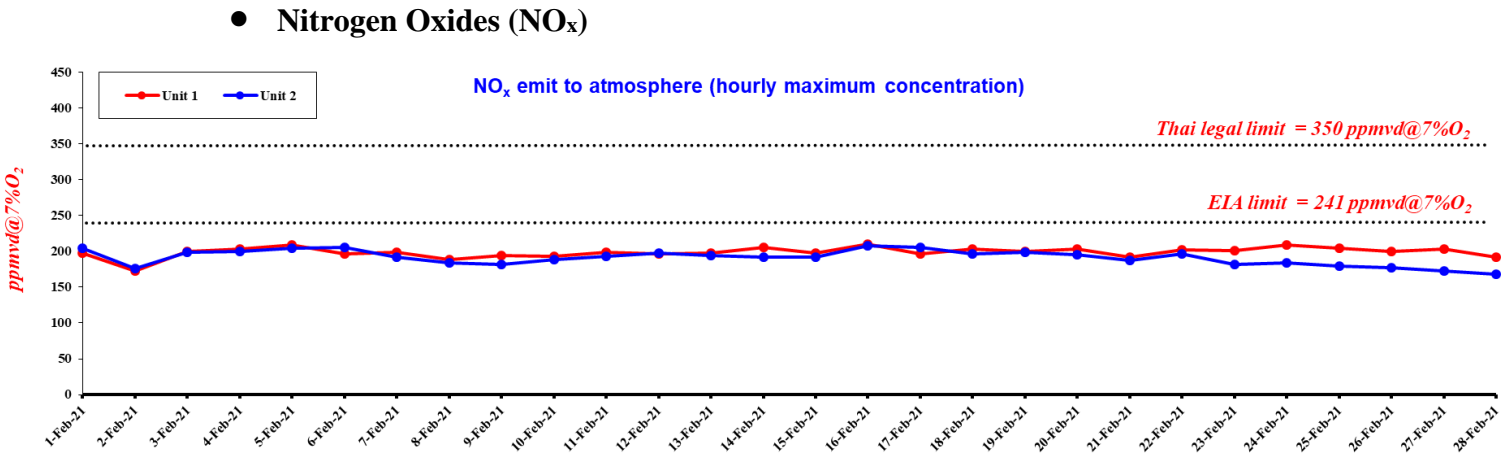

Stack Emission

● Total Suspended particulate (TSP)

Particulate of flue gas emit to atmosphere (hourly maximum)