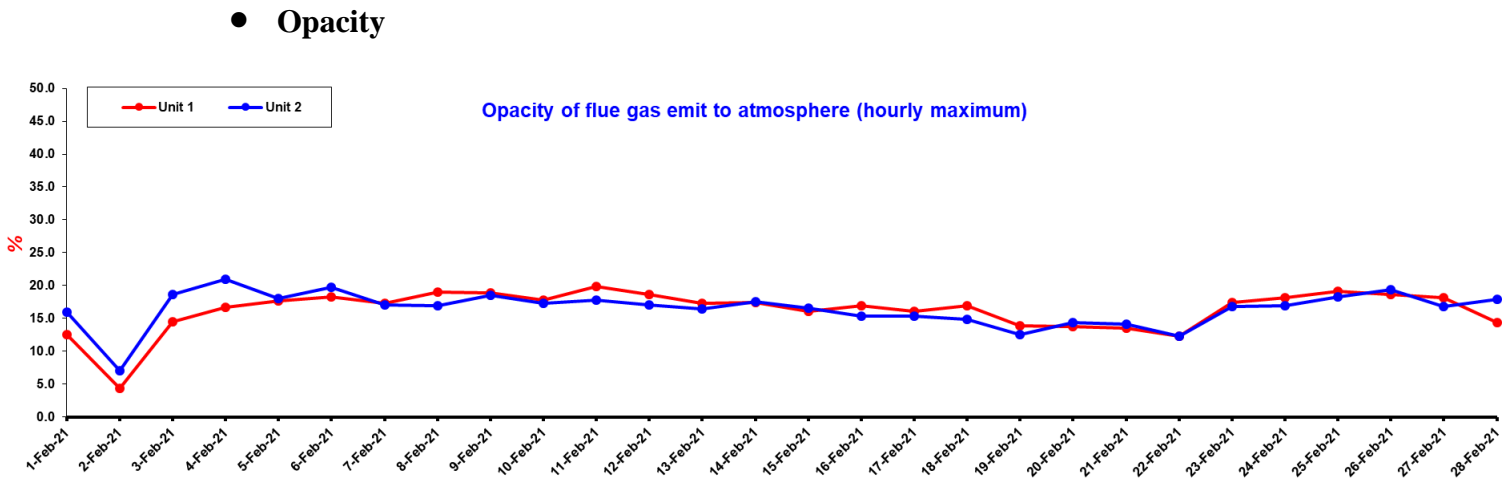

Stack Emission

● Total Suspended particulate (TSP)

Particulate of flue gas emit to atmosphere (hourly maximum)