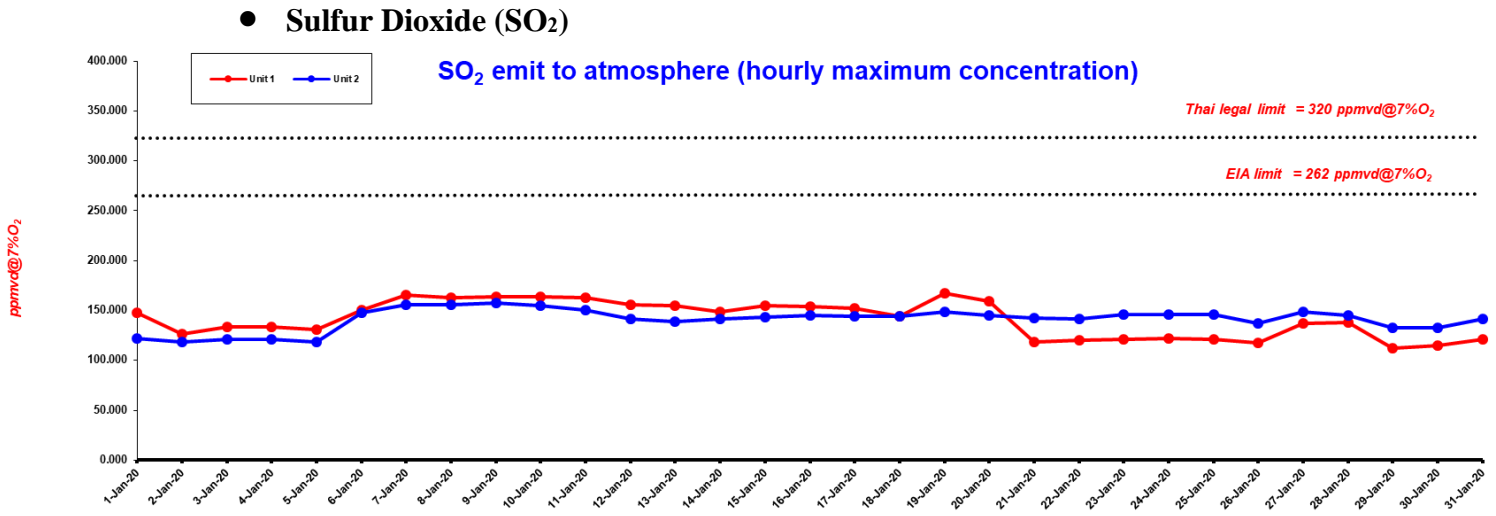

Environment – Stack Emission

● Total Suspended particulate (TSP)

Particulate of flue gas emit to atmosphere (hourly maximum)