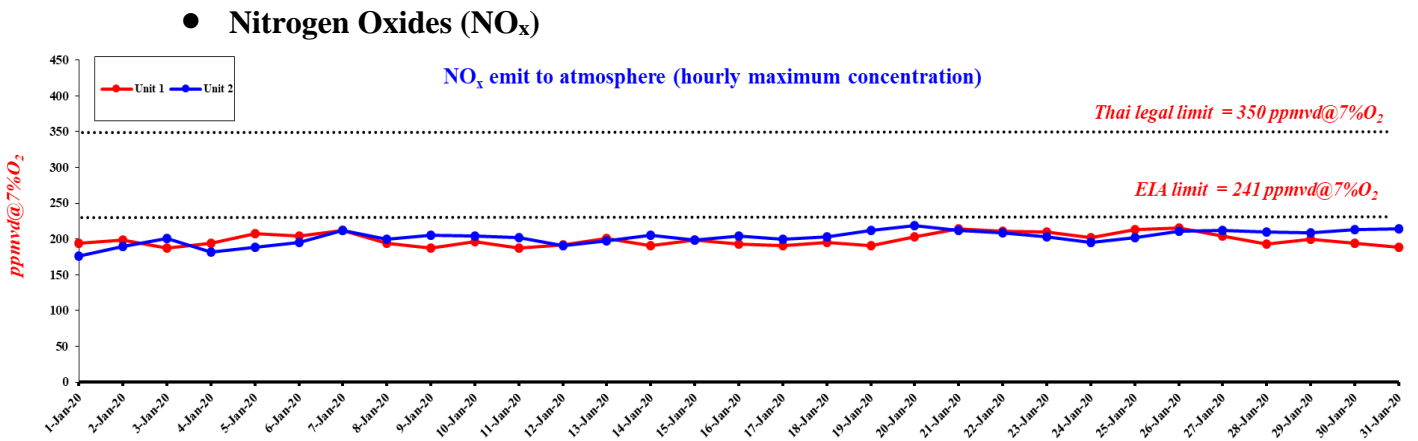

Environment – Stack Emission

● Total Suspended particulate (TSP)

Particulate of flue gas emit to atmosphere (hourly maximum)