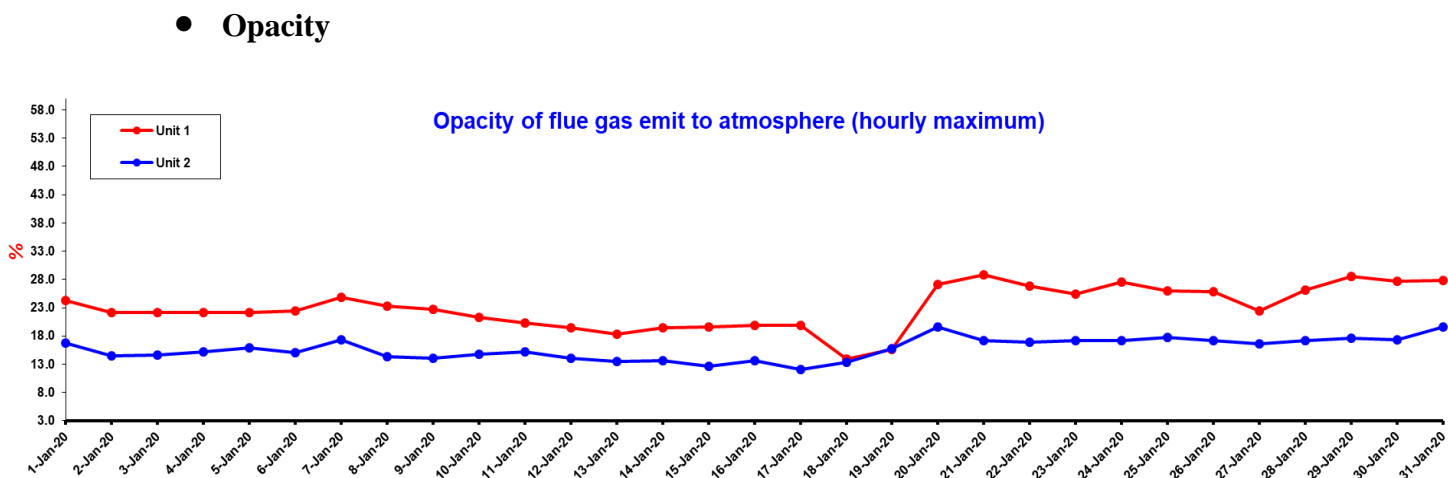

Environment – Stack Emission

● Total Suspended particulate (TSP)

Particulate of flue gas emit to atmosphere (hourly maximum)