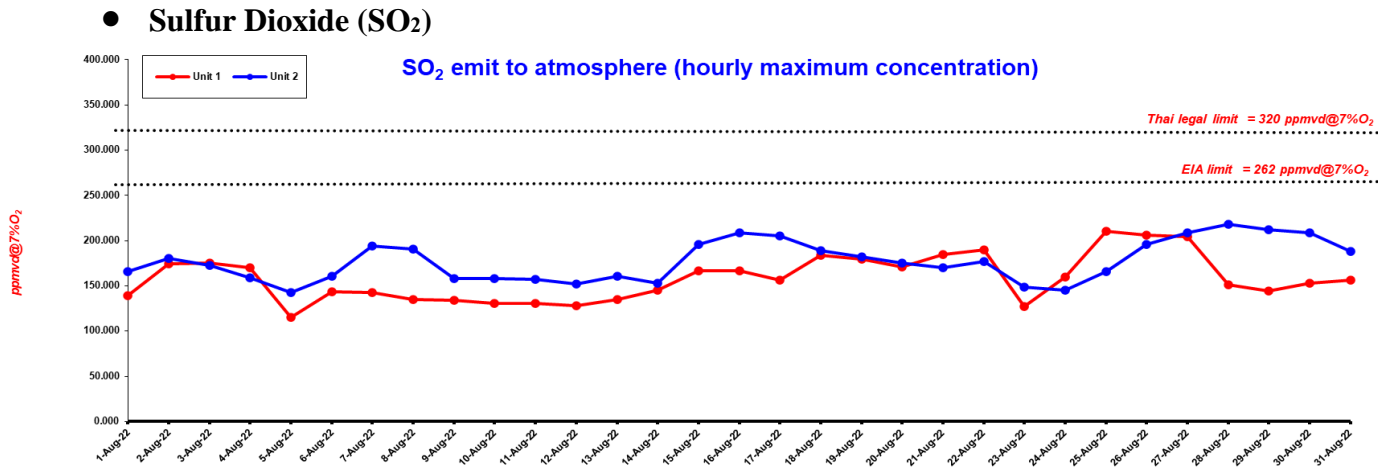

Environment – Stack Emission

● Total Suspended particulate (TSP)