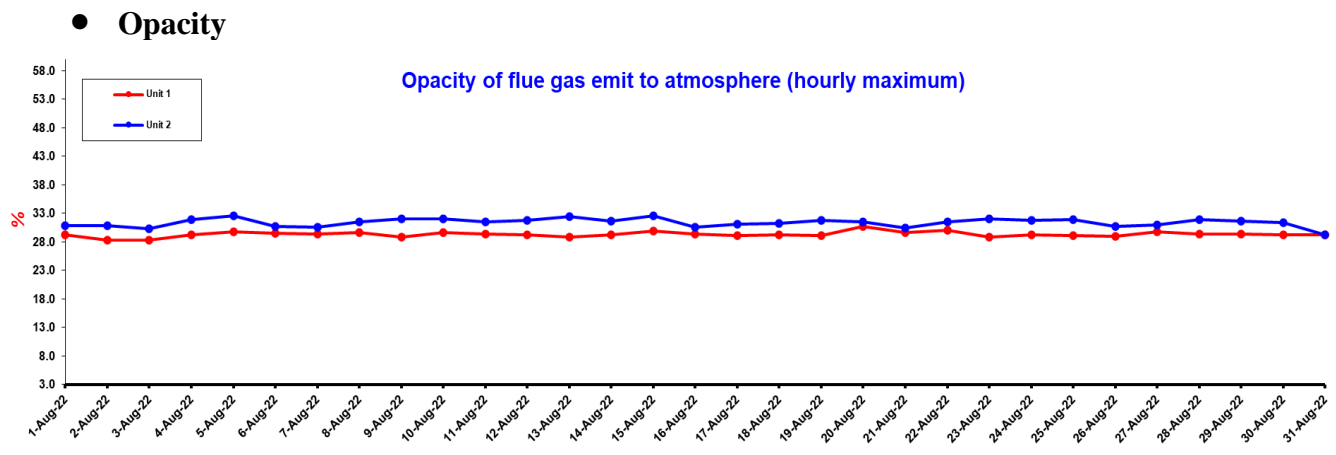

Environment – Stack Emission

● Total Suspended particulate (TSP)