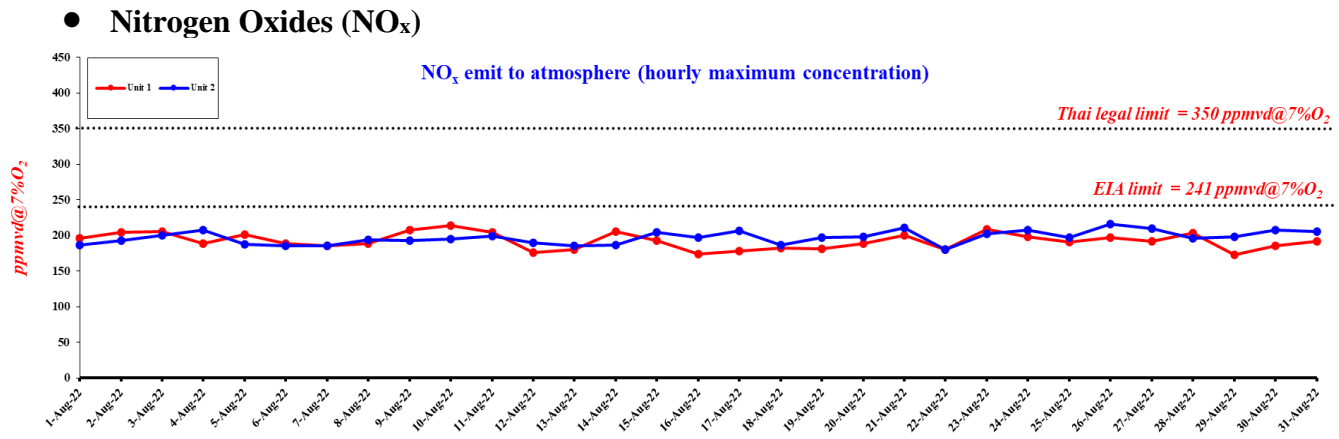

Environment – Stack Emission

● Total Suspended particulate (TSP)